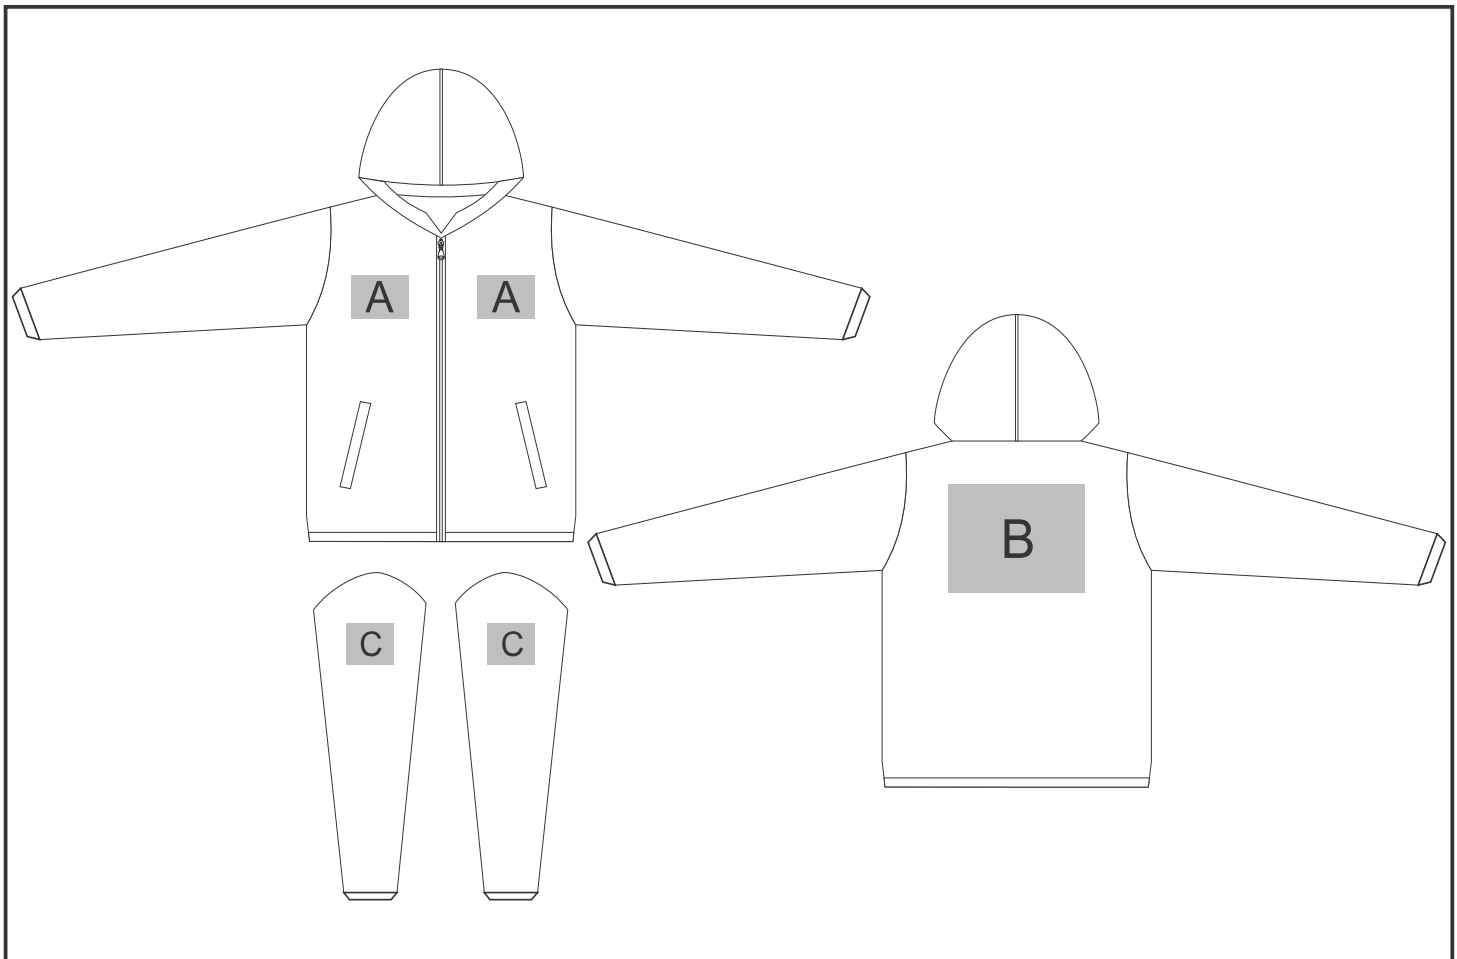

ALT-HML

Ladies Hamilton Jacket

Need to know:

- Includes 1-Position Digital Transfer (setup fee applies)

- **DTC inclusive Parameters:** Left/Right Chest or Back = 100mm x 100mm

Branding Options:

Position	Branding Method (Branding Code)	No. of Colours	Dimension
A	Embroidery (EMB-A)	N/A	100mm wide x 100mm high
A	Digital Transfer Clothing A6 (DTC-A6)	Full Colour	100mm wide x 100mm high

B	Embroidery (EMB-A)	N/A	100mm wide x 100mm high
B	Digital Transfer Clothing A6 (DTC-A6)	Full Colour	148mm wide x 105mm high
B	Digital Transfer Clothing A5 (DTC-A5)	Full Colour	210mm wide x 148mm high
B	Digital Transfer Clothing A4 (DTC-A4)	Full Colour	290mm wide x 200mm high

C	Embroidery (EMB-A)	N/A	80mm wide x 80mm high
---	--------------------	-----	-----------------------

C	Digital Transfer Clothing A6 (DTC-A6)	Full Colour	80mm wide x 80mm high
---	---------------------------------------	-------------	-----------------------